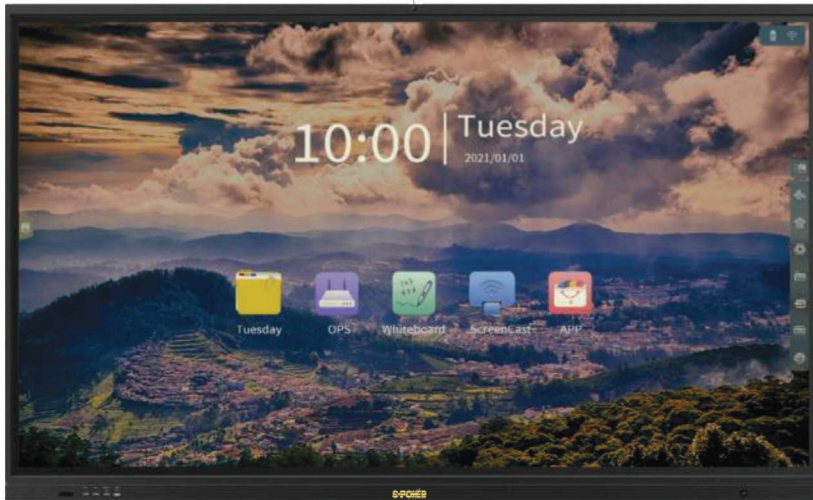

Special Features

- *NFC(Near Field Communication)
- *SPLIT SCREEN & PARALLEL TASK SUPPORT
- *UPGRADABLE ANDROID VERSIONS
- *SUPPORTS ALL LANGUAGES
- * IN-BUILT KEYBOARD WITH ALL KEYS
- * BUILT IN WHITE BOARD APPLICATION
- * BLUETOOTH AVAILABLE

Overview

INBUILT 13MP & 8 ARRAY MICROPHONE

S-POWER interactive whiteboard is wide application in the conference office and becoming a strong assistant of teachers. It can replace a series of equipment widely existing in conference rooms and classroom, such as projectors, computers, television and so on. The intelligent experience, high-definition display, smooth touch, teleconference and other rich functions have updated the traditional meeting and class methods, and also solved various inefficiencies and inconveniences in the meetings over the years.

Feature Of Interactive All in One Computer

Video Conferencing

Screen Mirroring
Windows/Mac/Ios/Android OS

File Sharing

Writing and Drawing

Dual System

Easy Installation

**OPTIONAL OPS ALSO AVAILABLE ACCORDING TO NEED
i5/i7/i10 etc.**